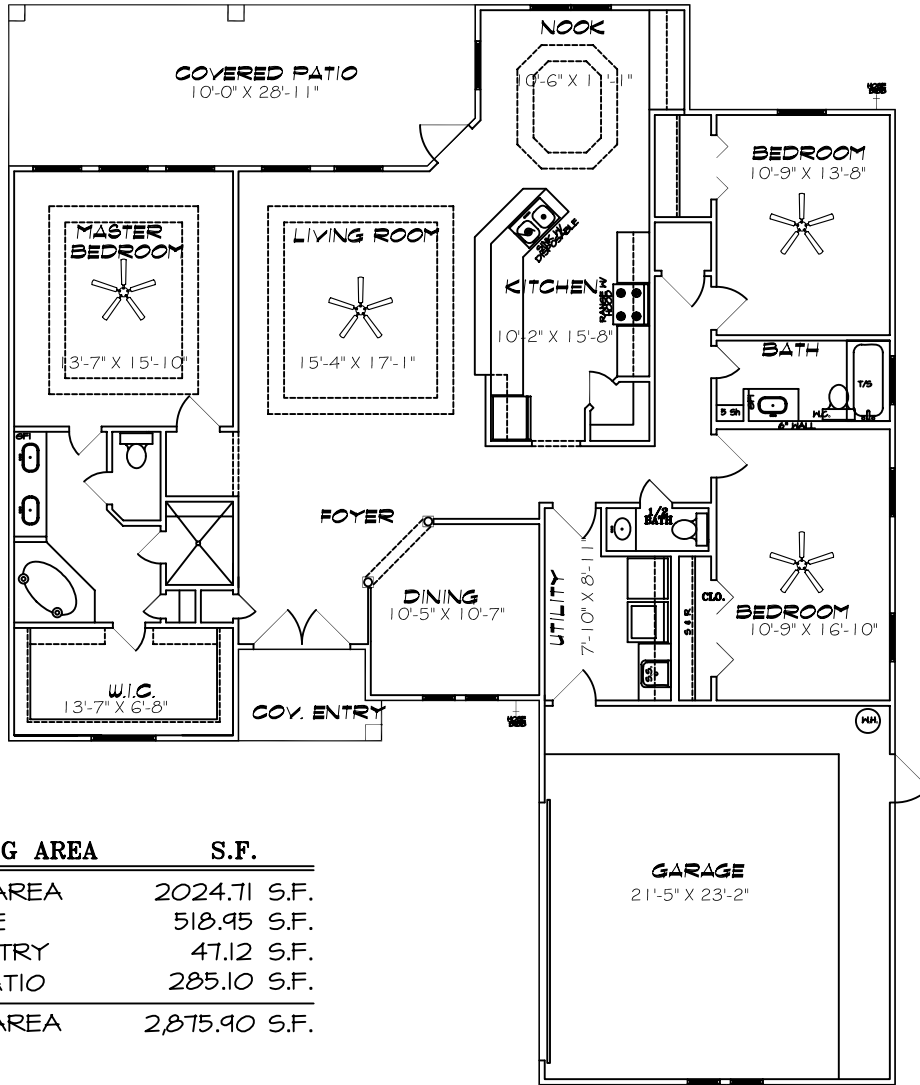

CALL:
956-266-7802
"JAY"

FIVE STAR BUILDERS

OUR NAME SAYS IT ALL

CALL:
956-789-4226
"BUDDY"

BUILDING AREA	S.F.
LIVING AREA	2024.71 S.F.
GARAGE	518.95 S.F.
COV. ENTRY	47.12 S.F.
COV. PATIO	285.10 S.F.
TOTAL AREA	2,875.90 S.F.